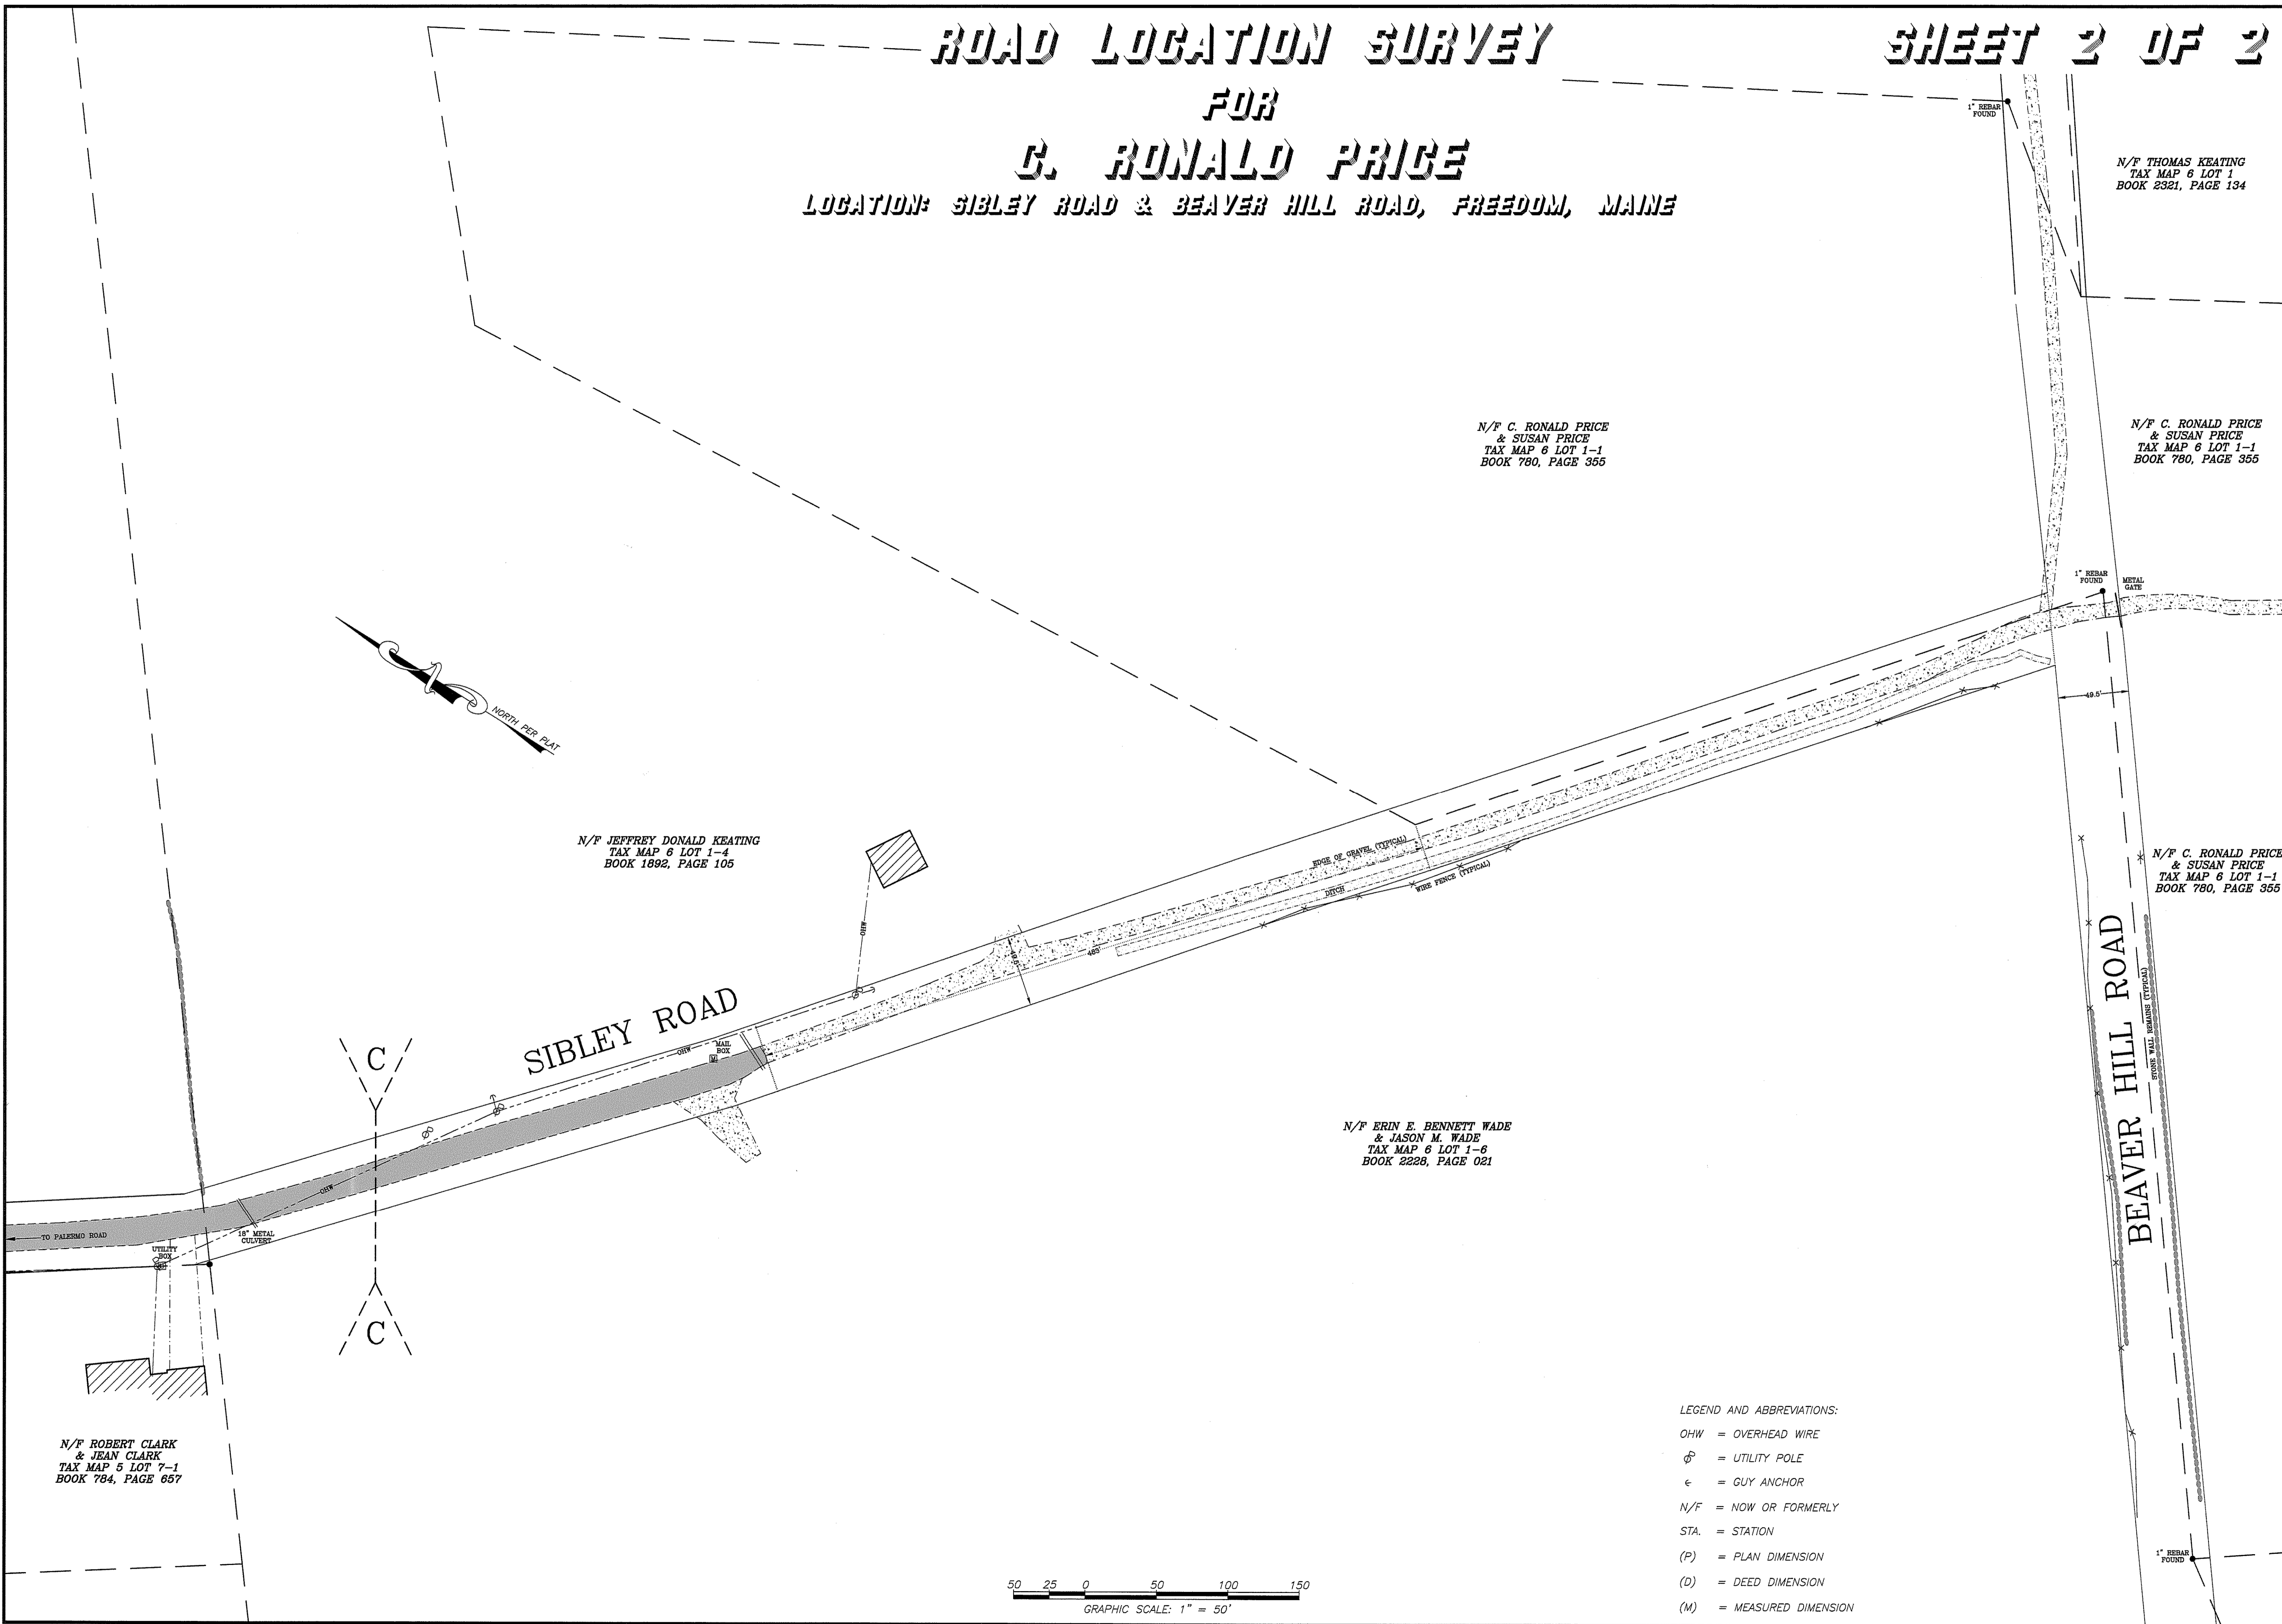

ROAD LOCATION SURVEY

SHEET 2 OF 2

FOR

C. RONALD PRICE

LOCATION: SIBLEY ROAD & BEAVER HILL ROAD, FREEDOM, MAINE

N/F THOMAS KEATING
TAX MAP 6 LOT 1
BOOK 2321, PAGE 134

N/F C. RONALD PRICE
& SUSAN PRICE
TAX MAP 6 LOT 1-1
BOOK 780, PAGE 355

N/F ERIN E. BENNETT WADE
& JASON M. WADE
TAX MAP 6 LOT 1-6
BOOK 2228, PAGE 021

N/F ROBERT CLARK
& JEAN CLARK
TAX MAP 5 LOT 7-1
BOOK 784, PAGE 657

- LEGEND AND ABBREVIATIONS:
- OHW = OVERHEAD WIRE
 - ⊕ = UTILITY POLE
 - ⊥ = GUY ANCHOR
 - N/F = NOW OR FORMERLY
 - STA. = STATION
 - (P) = PLAN DIMENSION
 - (D) = DEED DIMENSION
 - (M) = MEASURED DIMENSION

NO.	REVISIONS	DATE

SHEET TITLE: SIBLEY-RD-A
 SURVEYED BY: Lane H. Gray
 DANIEL SMITH &
 JULIUS KOENIG
 DRAWN BY: Lane H. Gray
 SCALE: 1" = 50'
 DATE: JULY 2, 2007

PROJECT: LOCATION SURVEY OF
 SIBLEY & BEAVER HILL
 ROADS,
 FREEDOM, MAINE
 POSTAL CODE 04941
 ADDRESS: C. Ronald Price
 P.O. Box 101
 FREEDOM, MAINE
 POSTAL CODE 04989
 LOCATION SURVEY
 FOR
 C. RONALD PRICE